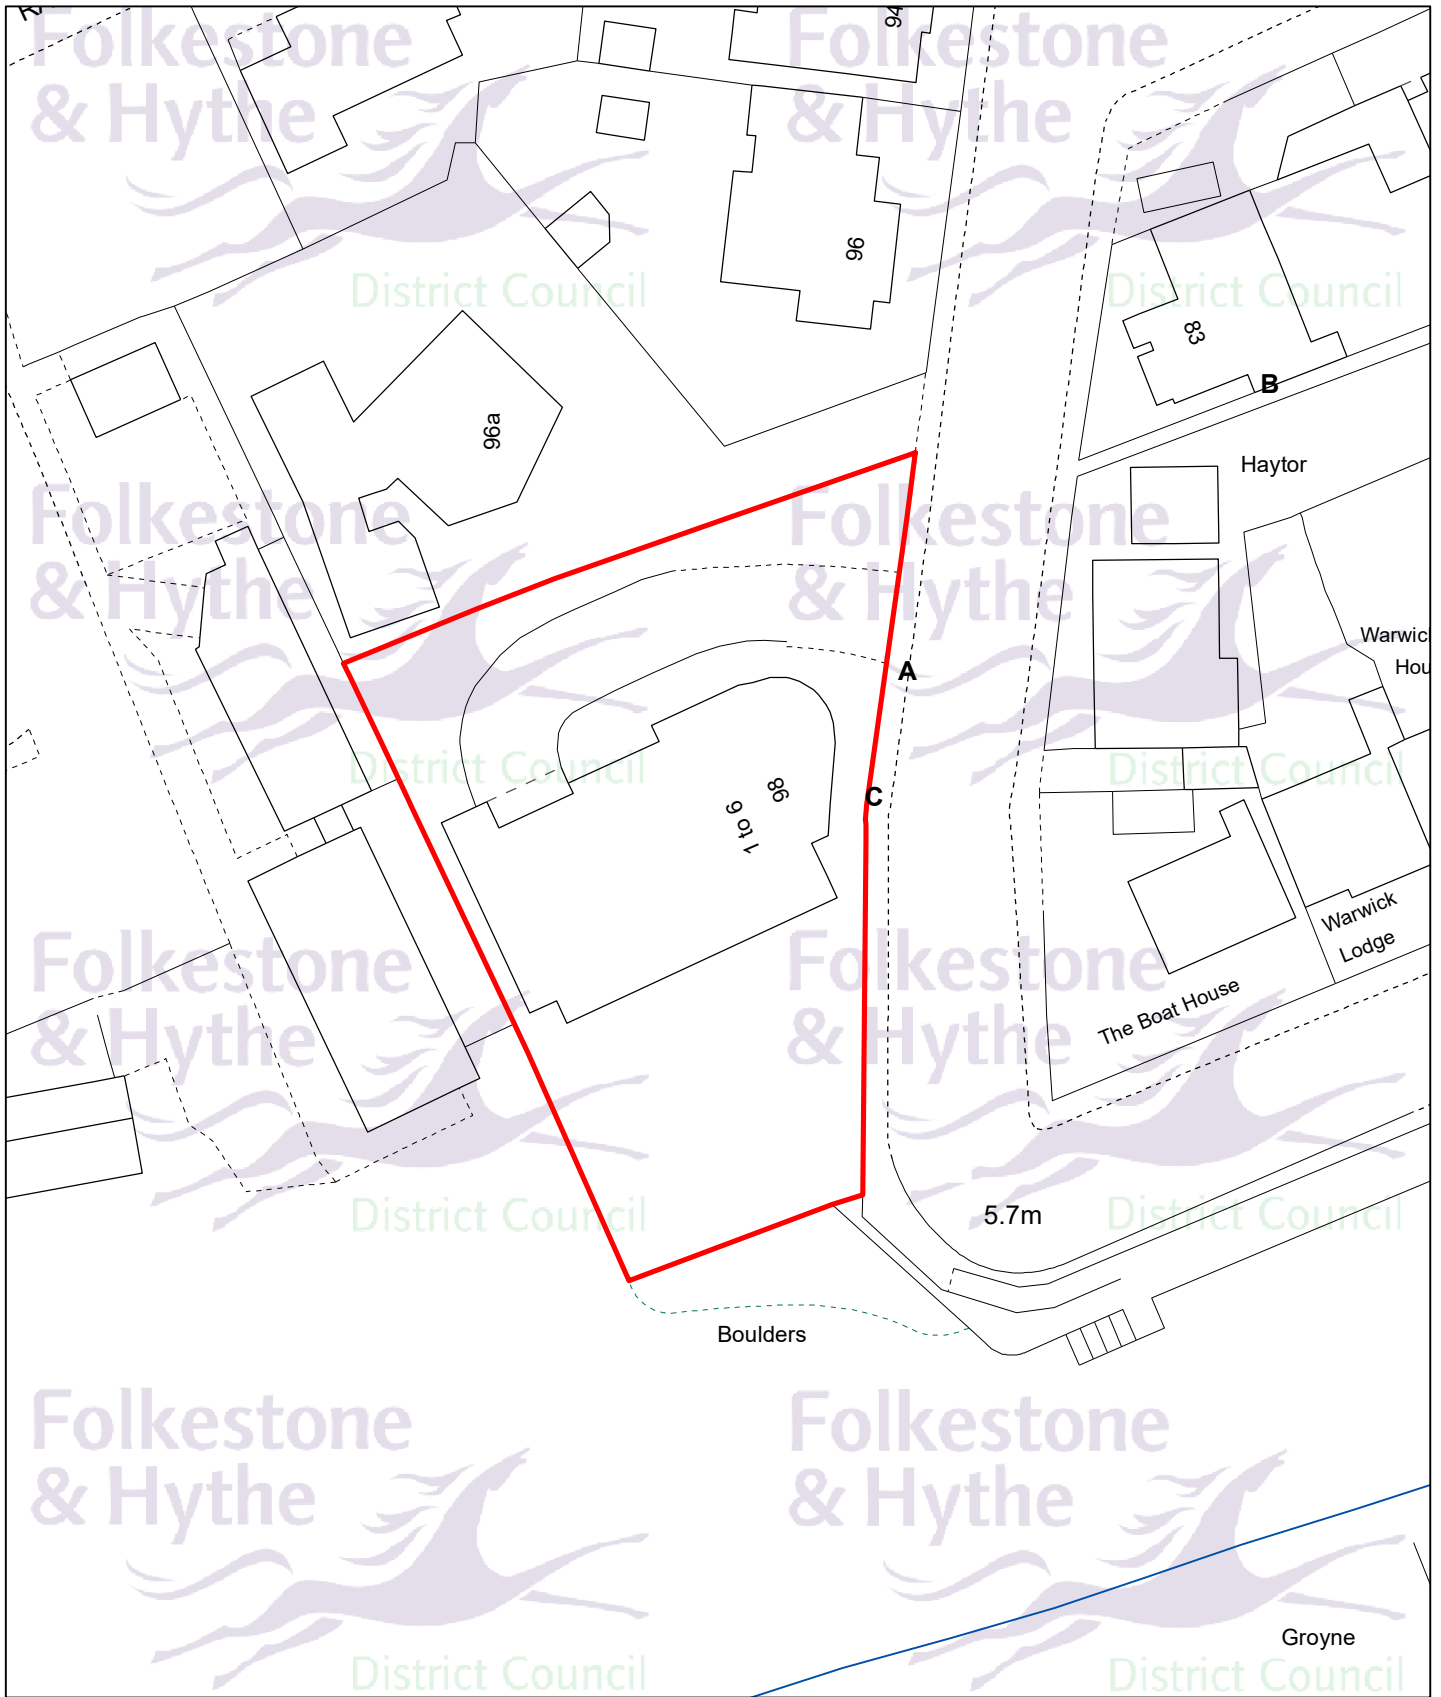

21/1113/FH

Apartment 5, Bay, 98 St Leonards Road, Hythe, Kent, CT21 6HE

Drawn date:
08 Oct 2021
Drawn by:
Holly Bradbury
Drawing ref:
1533/DC/LS

Contains Ordnance Survey data
© Crown copyright and database right
Folkestone & Hythe District Council 100019677 - 2021

Meters

0 5 10 20 30 40 50

Drawn at 1:500 on A4